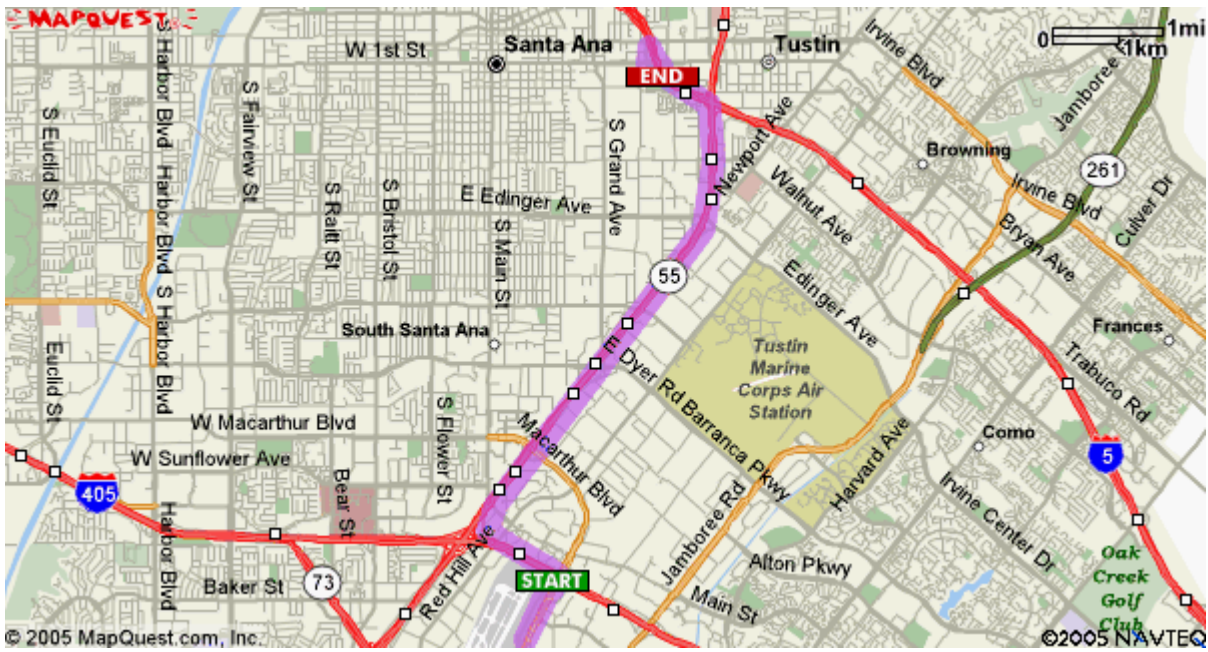

TD SERVICE COMPANY
 1820 E. 1st. Suite 210
 Santa Ana CA 92705
 (800) 843-0260

 [Send To Printer](#) [Back To Directions](#)

Start:

18601 Airport Way
 Santa Ana, CA 92707-5200, US

End:

1820 E 1st St
 Santa Ana, CA 92705-4009, US

Directions		Distance
	1: Start out going NORTHEAST on AIRPORT WAY.	<0.1 miles
	2: Turn SLIGHT LEFT toward BAGGAGE CLAIM/ARRIVING FLIGHTS/RENTAL CAR RETURN.	0.7 miles
	3: Stay STRAIGHT to go onto AIRPORT WAY.	0.2 miles
	4: Merge onto CA-55 N toward ANAHEIM/RIVERSIDE/CA-55N/MAIN ST PARKING.	4.9 miles
	5: Merge onto I-5 N via EXIT 10B toward LOS ANGELES.	0.9 miles
	6: Take the FOURTH ST exit- EXIT 103C- toward FIRST ST.	0.1 miles
	7: Take the ramp toward FIRST ST.	0.2 miles
	8: Stay STRAIGHT to go onto MABURY ST.	<0.1 miles
	9: Turn LEFT onto E 1ST ST.	0.1 miles
	10: End at 1820 E 1st St Santa Ana, CA 92705-4009, US	
Total Est. Time: 12 minutes Total Est. Distance: 7.48 miles		

Start:

18601 Airport Way
Santa Ana, CA 92707-5200, US

End:

1820 E 1st St
Santa Ana, CA 92705-4009, US

Notes: